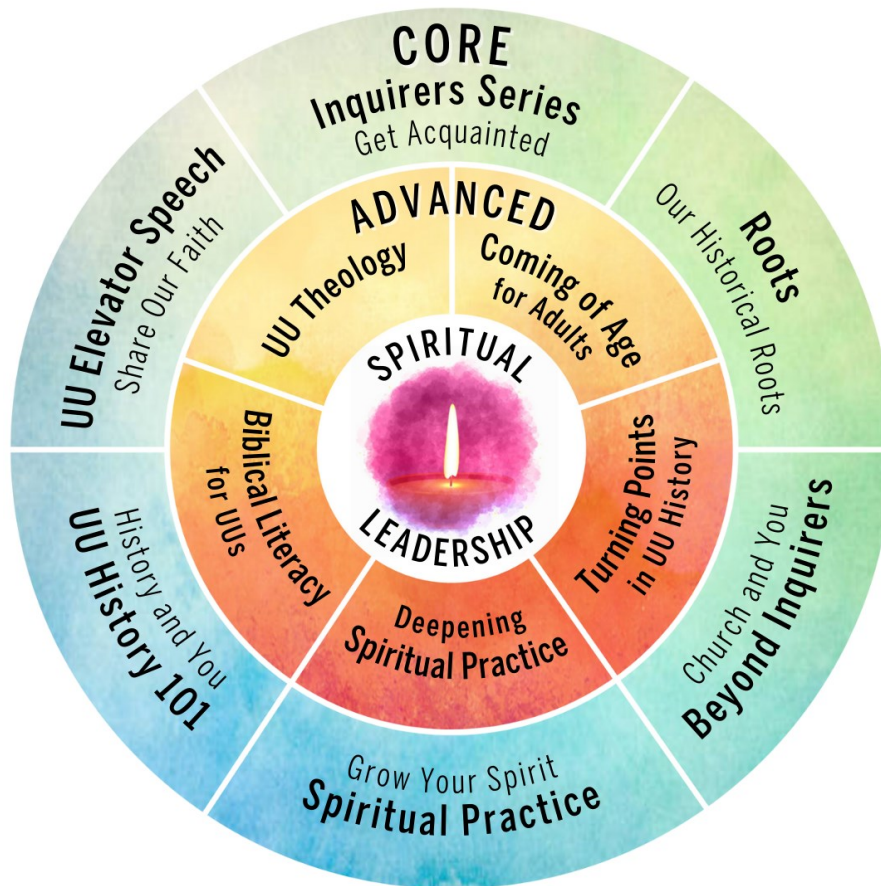

# faith FORWARD

from Visitor to Leader™

*A guided path for visitors,  
members, and leaders*

We know Unitarian Universalist congregations want to **welcome visitors and grow their membership**. However, it can sometimes be difficult for newcomers to find their way, and a challenge to develop new leaders.

Faith Forward's **three paths** for learning and spiritual development—**CORE**, **ADVANCED**, and **LEADERSHIP**—help congregants build relationships, learn about your congregation, feel a sense of belonging, find ways to serve, deepen their spiritual life, and boldly live their faith!